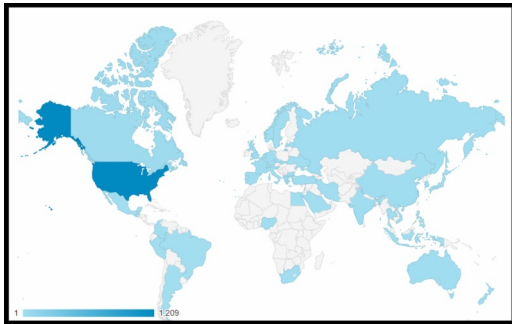

## Lloyd Library & Museum News

Did you know that our services have a global reach? The Lloyd Library serves institutions regionally, nationally and internationally. Behind the scenes, Lloyd librarians support remote researchers, who make up nearly half of our clientele. Through the WorldCat interlibrary loan system, the Lloyd Library makes our collections available through document delivery.

### Lloyd Website Attracts Visitors Worldwide

Analytics from our new website, launched December 2017, demonstrate our worldwide appeal. Website visitors come from as far away as China and Australia. Canada and South Korea represent the largest number of international visitors. Our domestic visitors hail from 47 of the 50 states, including Hawaii with Ohio, Kentucky

and Texas making up the top three.

### *Medicinal Properties of Yews in History with Michael Vincent*

**Saturday, March 10, 1-3 p.m.**  
Lloyd Library & Museum

In just over a week, Michael Vincent, Miami University's Curator at the Willard Sherman Turrell Herbarium, comes to the Lloyd to speak on the derivation of medicines from plants, using the story of the discovery and development of an anticancer drug from Pacific Yew. Many of our events sell out--[reserve](#) your spot now.